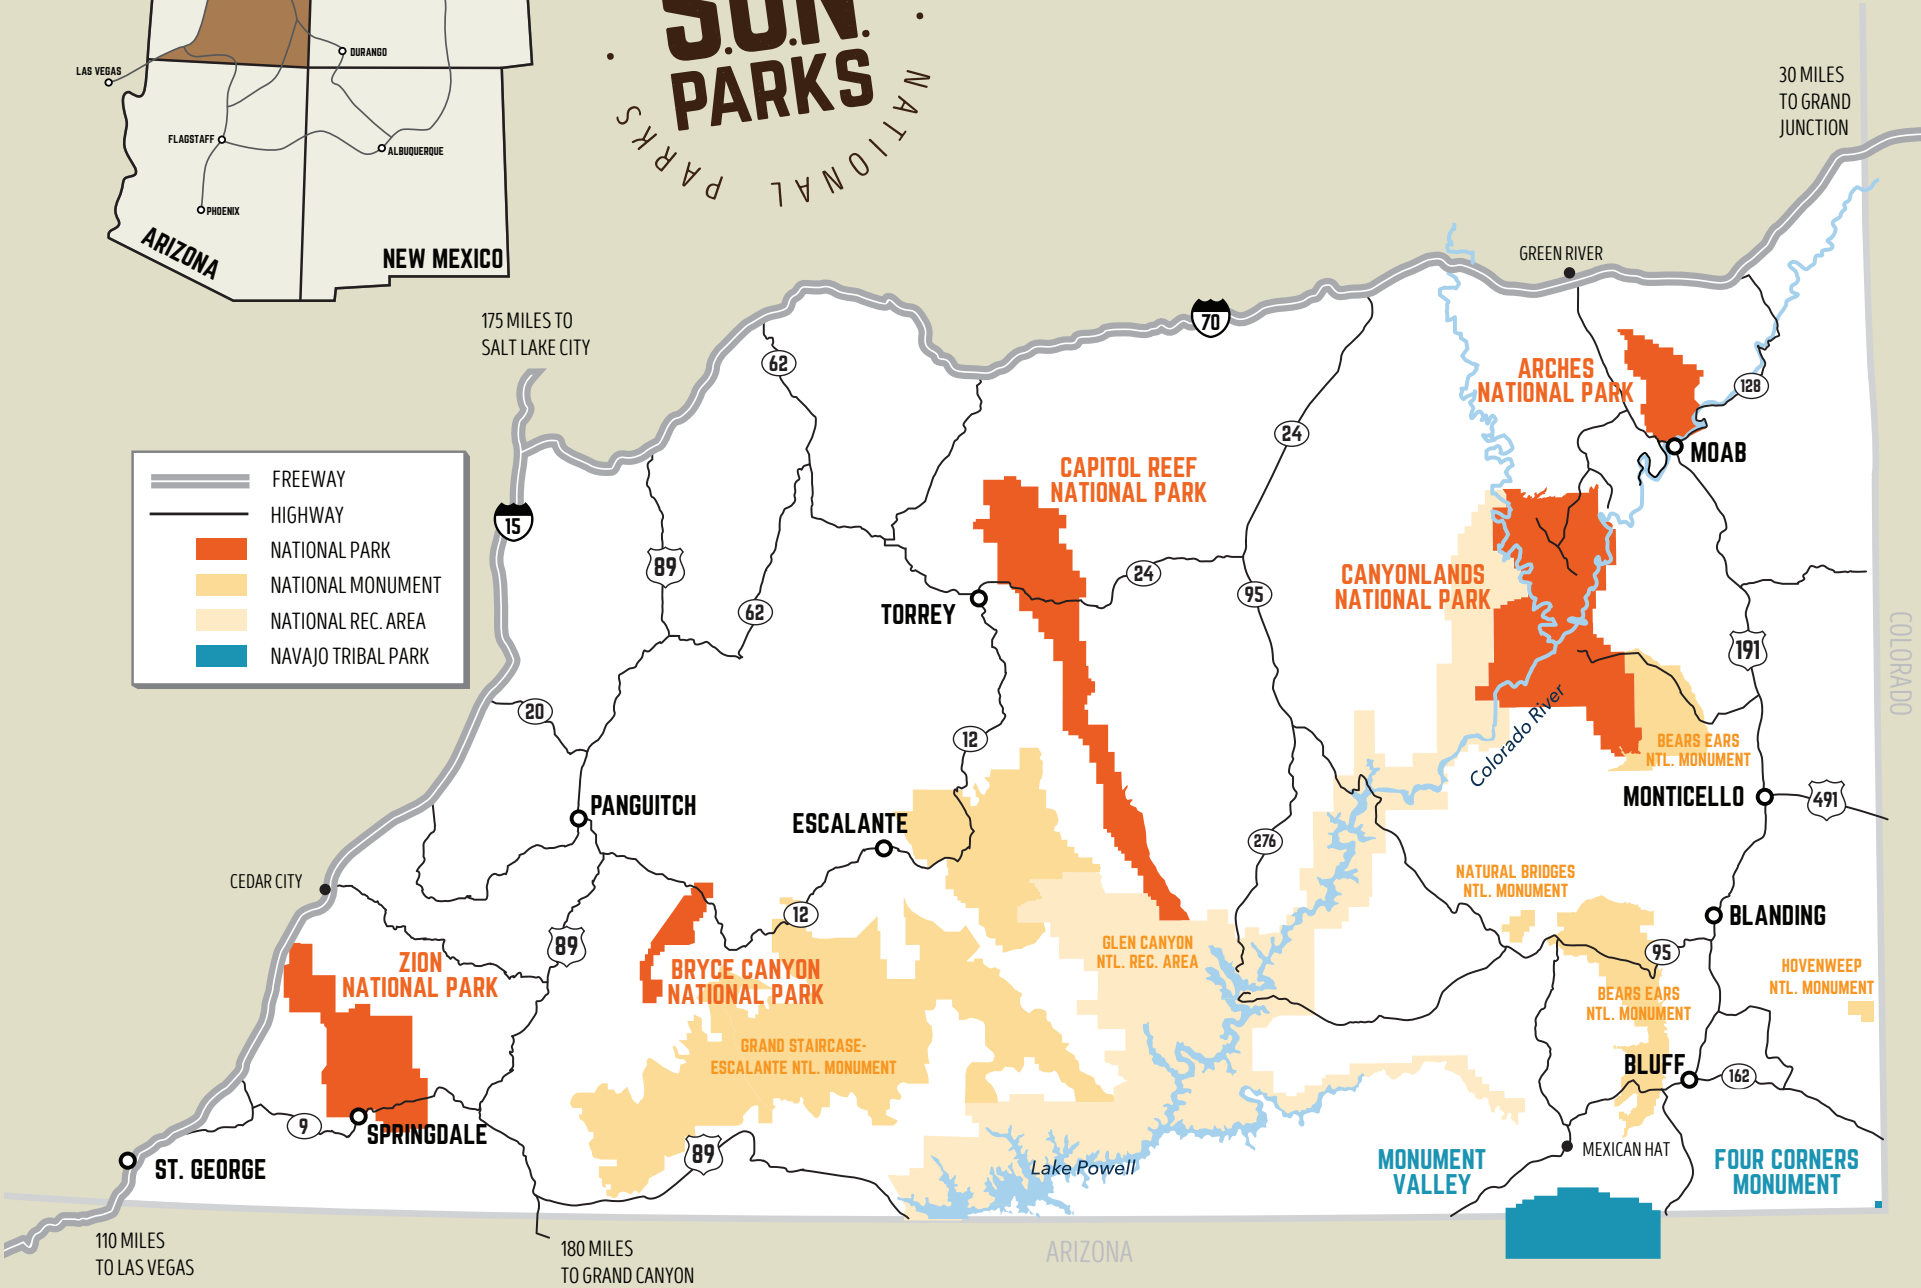

SOUTHERN UTAH  
**SUN.  
 PARKS**  
 NATIONAL PARKS

- FREEWAY
- HIGHWAY
- NATIONAL PARK
- NATIONAL MONUMENT
- NATIONAL REC. AREA
- NAVAJO TRIBAL PARK

30 MILES  
TO GRAND  
JUNCTION

175 MILES TO  
SALT LAKE CITY

110 MILES  
TO LAS VEGAS

180 MILES  
TO GRAND CANYON

COLORADO

ARIZONA